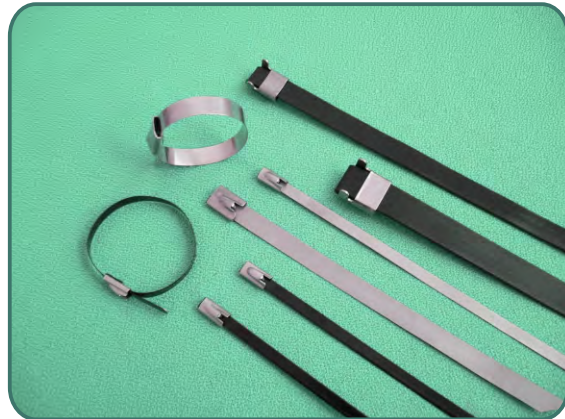

QG Stainless Steel Cable Tie

Robust construction for indoor, outdoor and underground applications

Acid- and alkali-resistant

Special ball lock design

Self lock which cannot be opened

High tensile strength

Heat resistant

Stainless steel 304 and 316

Bare and PE coated

Anti-chemical corrosion and UV resistant PE coating

-40 to +85°C

Changzhou Qiaoguang Electrical Appliance Co., Ltd

Tel: 86-519-8697 2201

Fax:86-519-8697 2990

Address: No. 223, West Hehai Road,
Changzhou, Jiangsu, PRC

Changzhou Qiaoguang Electrical Appliance Co., Ltd
Tel: 86-519-8697 2201
Fax:86-519-8697 2990
Address: No. 223, West Hehai Road, Changzhou, Jiangsu, PRC

QG Stainless Steel Cable Tie

Model	Width(mm)	Length(mm)	Thickness(mm)	Min Loop Tensile Strength(lb)
Ball-type PVC coated {G/L type}(SS304 and SS316)				
4.6x150	4.6	150	0.3	125
4.6x200	4.6	200	0.3	125
4.6x250	4.6	250	0.3	125
4.6x300	4.6	300	0.3	125
4.6x350	4.6	350	0.3	125
4.6x400	4.6	400	0.3	125
4.6x450	4.6	450	0.3	125
4.6x500	4.6	500	0.3	125
7.8x150	7.8	150	0.3	175
7.8x200	7.8	200	0.3	175
7.8x250	7.8	250	0.3	175
7.8x300	7.8	300	0.3	175
7.8x350	7.8	350	0.3	175
7.8x400	7.8	400	0.3	175
7.8x450	7.8	450	0.3	175
7.8x500	7.8	500	0.3	175
7.8x550	7.8	550	0.3	175
7.8x600	7.8	600	0.3	175
12x150	12	150	0.4	268
12x200	12	200	0.4	268
12x250	12	250	0.4	268
12x300	12	300	0.4	268
12x350	12	350	0.4	268
12x400	12	400	0.4	268
12x450	12	450	0.4	268
12x500	12	500	0.4	268
12x550	12	550	0.4	268
12x600	12	600	0.4	268
15x200	15	200	0.4	268
15x250	15	250	0.4	268
15x300	15	300	0.4	268
15x350	15	350	0.4	268
15x400	15	400	0.4	268
15x450	15	450	0.4	268
15x500	15	500	0.4	268
15x550	15	550	0.4	268
15x600	15	600	0.4	268
15x650	15	650	0.4	268
15x700	15	700	0.4	268
15x800	15	800	0.4	268
15x1000	15	1000	0.4	268